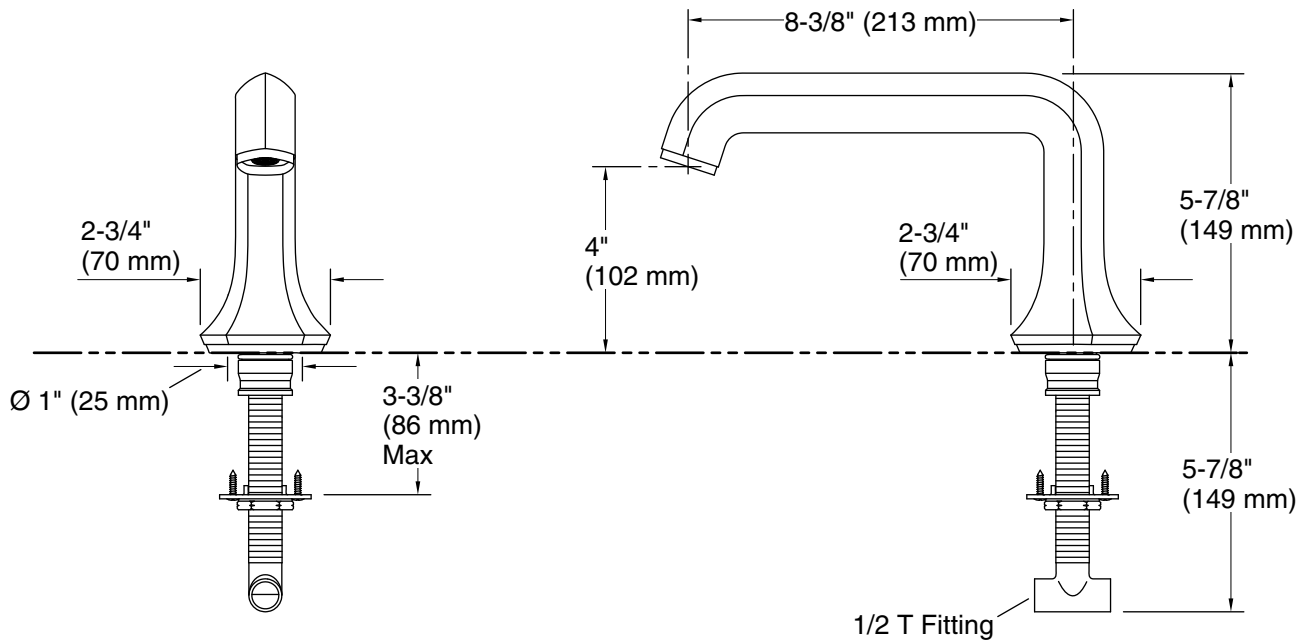

Features

- Nondiverter spout
- 8-1/3" (212 mm) spout reach
- Part of the Occasion bathroom faucet and accessory collection

Material

- Premium metal construction for durability and reliability
- KOHLER finishes resist corrosion and tarnishing

Installation

- Deck-mount

Required Products/Accessories

K-27018-3 Deck-mount bath faucet handles with Cross design

or

K-27018-4 Deck-mount bath faucet handles with Lever design

or

K-27019-4 Deck-mount bath faucet handle

Technical Information

All product dimensions are nominal.

Drain included: No